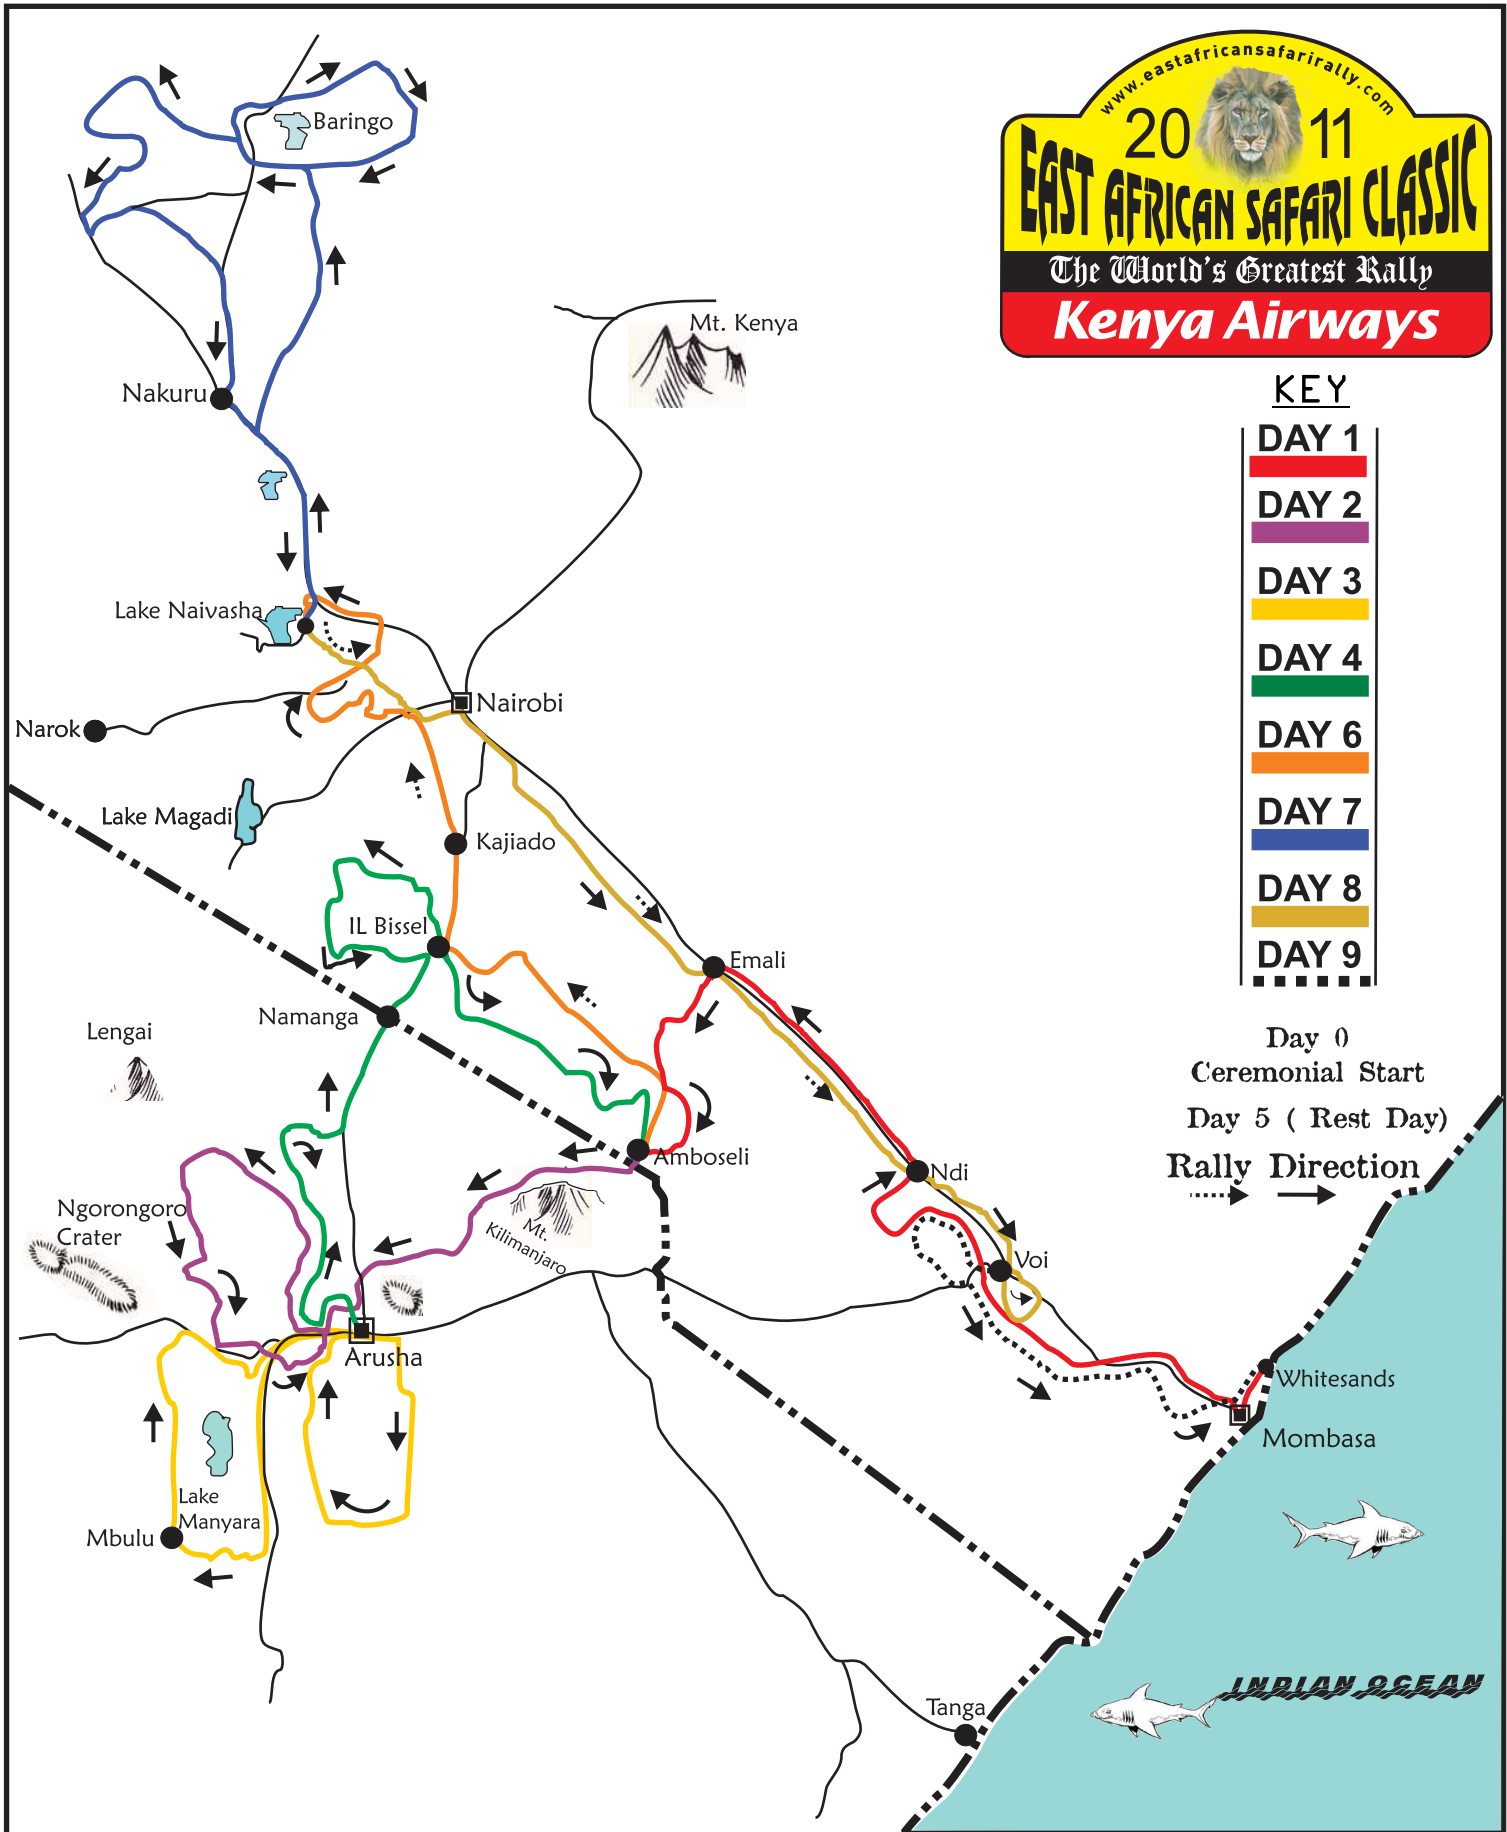

2011 KENYA AIRWAYS EAST AFRICAN SAFARI CLASSIC RALLY

OVERVIEW OF THE RALLY ROUTE
(NOT TO SCALE)