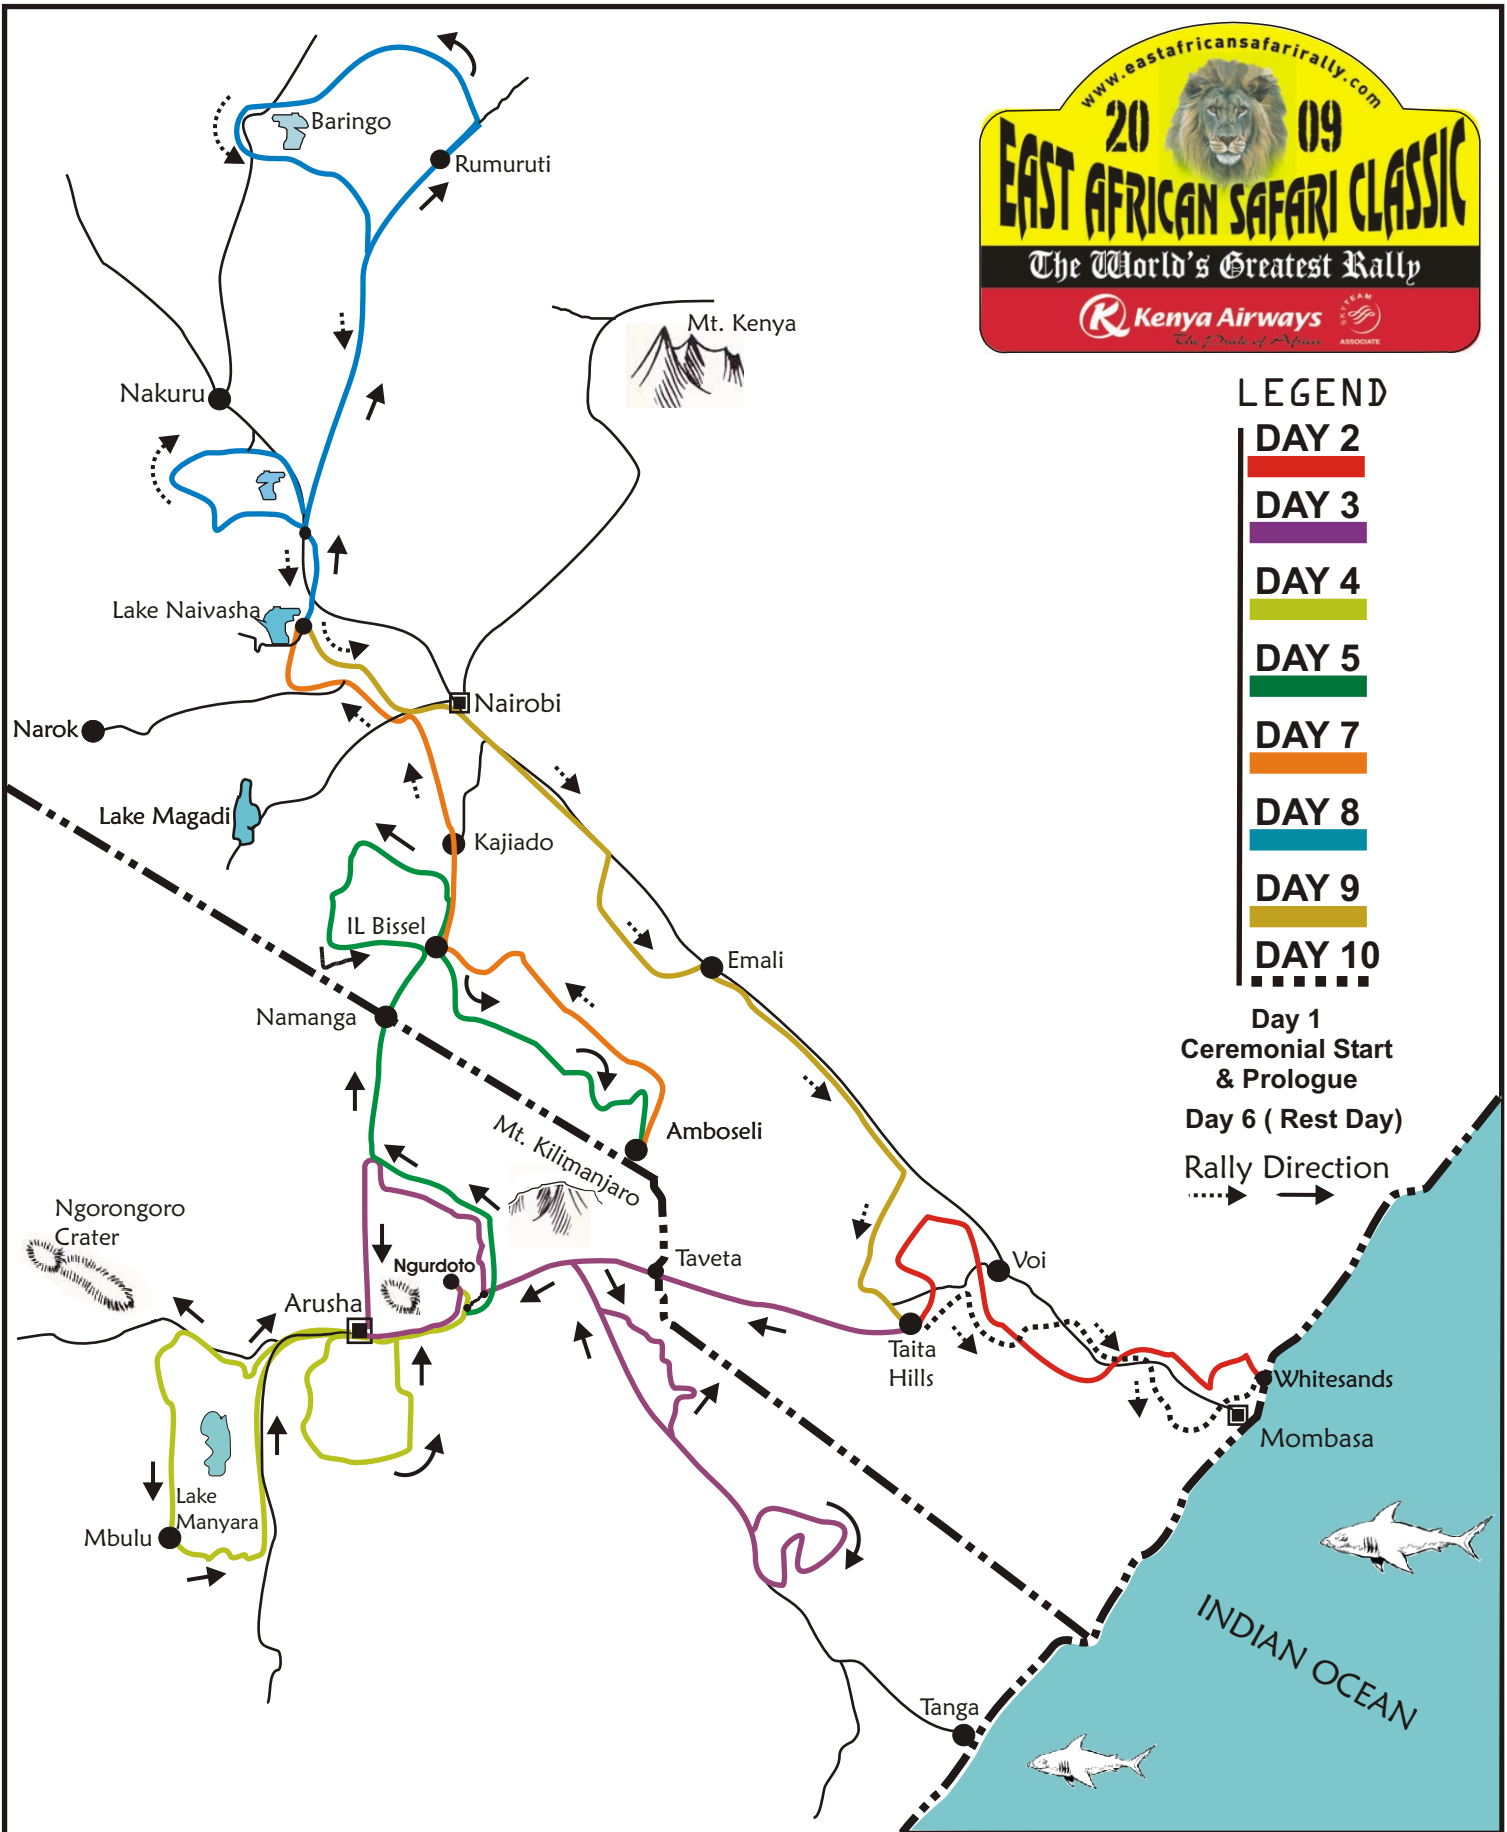

2009 KENYA AIRWAYS EAST AFRICAN SAFARI CLASSIC RALLY

RALLY ROUTE OVERVIEW
(NOT TO SCALE)